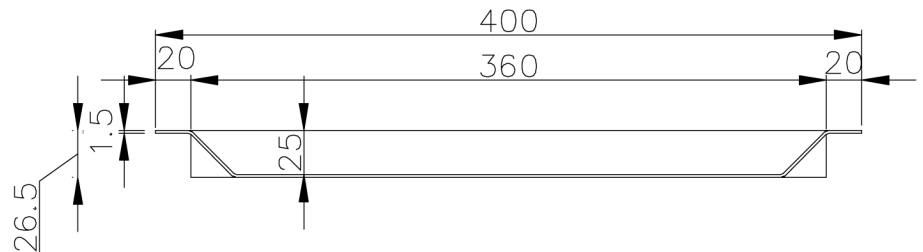

map

cross section

longitudinal section

The model "SHALLOW- TRAY" is manufactured with stainless steel sheet 15/10 thick. See the technical file to know features and measures.

Available upon request: armouring increased or ballistics and different design.