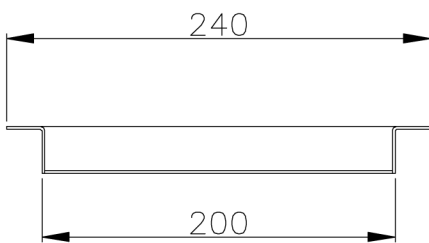

map

cross section

longitudinal section

The model "SHALLOW- TRAY" is manufactured with stainless steel sheet 15/10 thick. See the technical file to know features and measures.

Available upon request: armouring increased or ballistics and different design.